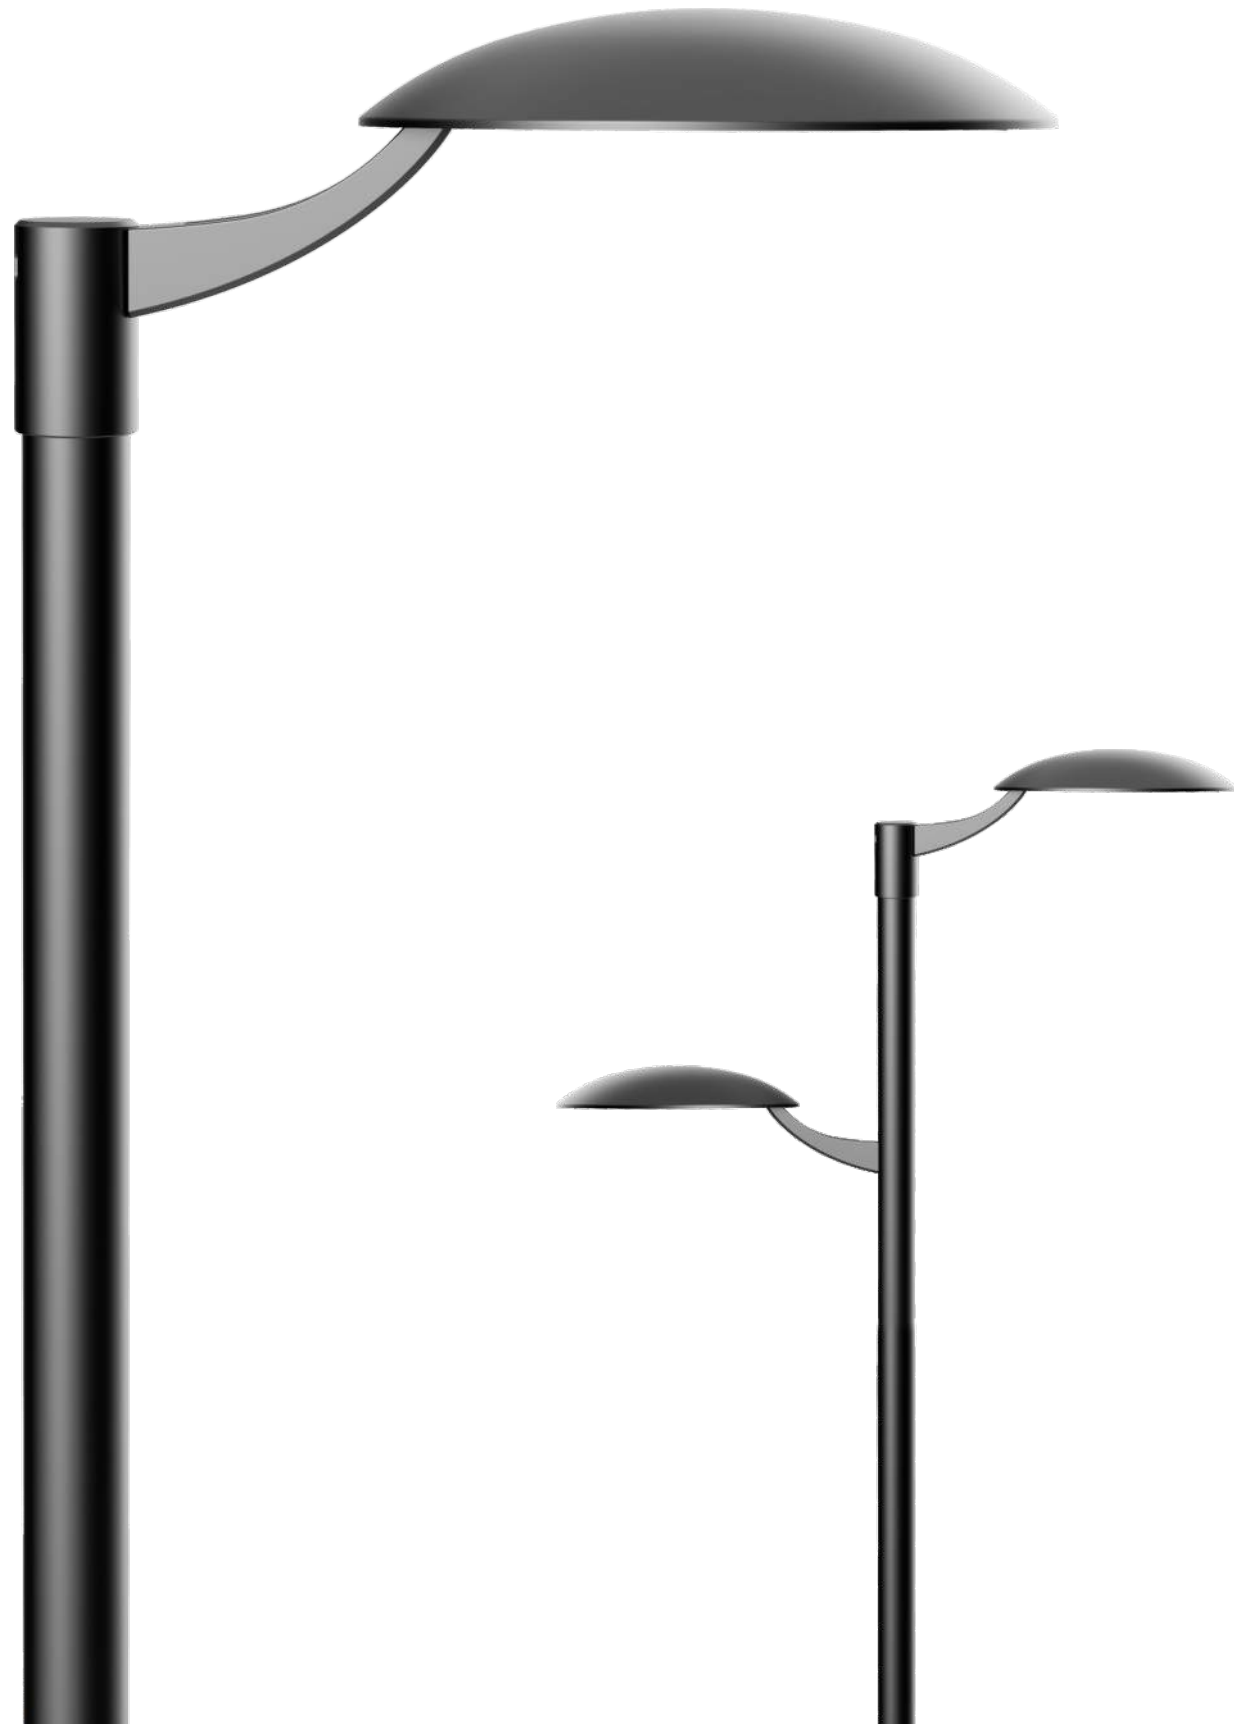

L3

L3

Used for urban slow lane, narrow lane, residential area, tourist attractions, parks, squares etc public places.

LO	30	Rated Power	Net Weight	Optical Angle	Instl Tube	Luminous Flux	Lamp Size	Packing Size/Gross Weight
AC180~270V 3000/4000/5700K ● ● ○		30 W	6.5 kg	IIS/IIM/IIS/IIM	φ60/76	3020/3020/3170lm	767×500×321mm	8.5kg/773×506×327mm(1pcs/box)
LO	60	Rated Power	Net Weight	Optical Angle	Instl Tube	Luminous Flux	Lamp Size	Packing Size/Gross Weight
AC180~270V 3000/4000/5700K ● ● ○		60 W	6.8 kg	IIS/IIM/IIS/IIM	φ60/76	6110/6110/6420lm	767×500×321mm	8.8kg/773×506×327mm(1pcs/box)