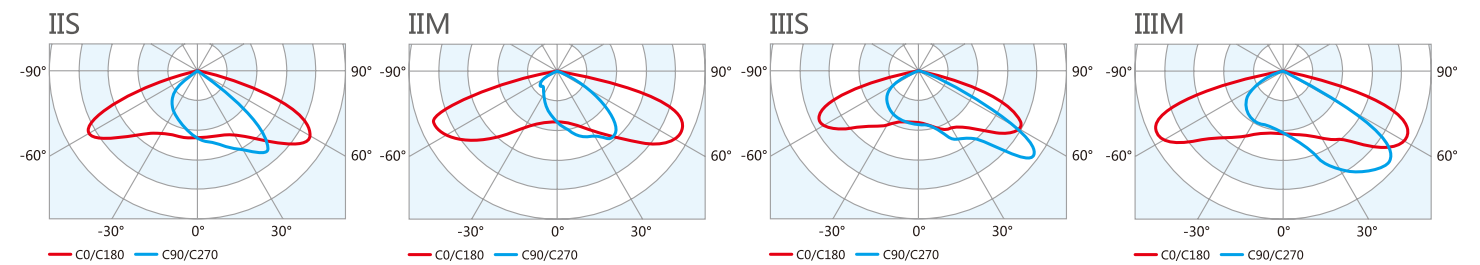

L3

L3

Used for urban slow lane, narrow lane, residential area, tourist attractions, parks, squares etc public places.

LO	30	Rated Power	Net Weight	Optical Angle	Instl Tube	Luminous Flux	Lamp Size	Packing Size/Gross Weight
AC180~270V 3000/4000/5700K ● ● ○		30 W	6.5 kg	IIS/IIM/IIS/IIM	φ60/76	3020/3020/3170lm	767×500×321mm	8.5kg/773×506×327mm(1pcs/box)
LO	60	Rated Power	Net Weight	Optical Angle	Instl Tube	Luminous Flux	Lamp Size	Packing Size/Gross Weight
AC180~270V 3000/4000/5700K ● ● ○		60 W	6.8 kg	IIS/IIM/IIS/IIM	φ60/76	6110/6110/6420lm	767×500×321mm	8.8kg/773×506×327mm(1pcs/box)