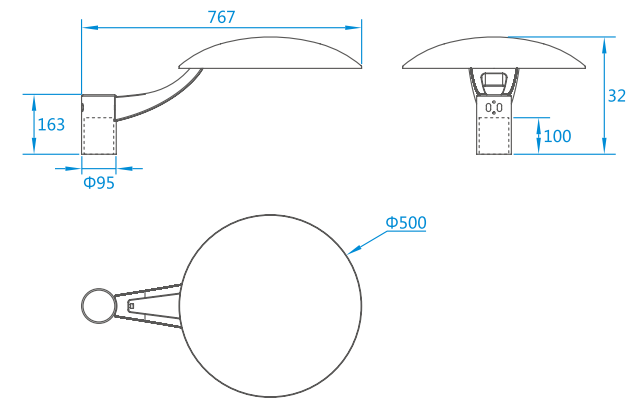

L3

L3

Used for urban slow lane, narrow lane, residential area, tourist attractions, parks, squares etc public places.

LO	30	Rated Power	Net Weight	Optical Angle	Instl Tube	Luminous Flux	Lamp Size	Packing Size/Gross Weight
AC180~270V 3000/4000/5700K ● ● ○		30 W	6.5 kg	IIS/IIM/IIS/IIM	φ60/76	3020/3020/3170lm	767×500×321mm	8.5kg/773×506×327mm(1pcs/box)
LO	60	Rated Power	Net Weight	Optical Angle	Instl Tube	Luminous Flux	Lamp Size	Packing Size/Gross Weight
AC180~270V 3000/4000/5700K ● ● ○		60 W	6.8 kg	IIS/IIM/IIS/IIM	φ60/76	6110/6110/6420lm	767×500×321mm	8.8kg/773×506×327mm(1pcs/box)