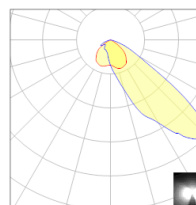

SMD OPTIC LED floodlight Datasheet

Key Features

Efficacy: Up to 140 LPW

LED Chip: LUMILEDS

SDCM: <5

Beam Angle: 30°/60°/90°/120°/Asymmetric Light P50

IP/IK Rated: IP66/IK07

Installation: Bracket

60°

90°

120°

Asymmetric Light P50

SMD OPTIC LED floodlight Datasheet

Product Specifications

	20W	30W	50W	80W	100W	150W	200W	240W	300W
Watts	20W	30W	50W	80W	100W	150W	200W	240W	300W
Lumens	2,800 lm	4,200 lm	7,000 lm	11,200 lm	14,000 lm	21,000 lm	28,000 lm	33,600 lm	42,000 lm
Efficiency	140 lm/w								
Power Factor	>0.90								
Input Voltage	100-277 VAC								
CCT	3000K/4000K/5000K/5700K/6500K								
LED Chip									
CRI	>80								
Housing Color	Black								
Housing Material	Aluminum, Glass, PC								
Working Environment	-30°C ~ +55°C; 10% ~ 90% RH								
Lifespan	L70B10 50000 hrs								
Warranty	5 years								

Packing

SKU	PCS/CTN	Net Weight	Gross Weight	Dimension Weight	CBM
SMD OPTIC-FL020W	20	1.4 kg	35.0 kg	14.0 kg	L510*W365*H315 mm ≈0.070 m ³
SMD OPTIC-FL030W	10	1.9 kg	20.0 kg	11.0 kg	L465*W305*H315 mm ≈0.055 m ³
SMD OPTIC-FL050W	10	2.8 kg	29.0 kg	16.0 kg	L588*W360*H315 mm ≈0.079 m ³
SMD OPTIC-FL080W	10	3.0 kg	31.0 kg	16.0 kg	L588*W360*H315 mm ≈0.079 m ³
SMD OPTIC-FL100W	1	4.8 kg	5.3 kg	6.0 kg	L440*W420*H115 mm ≈0.028 m ³
SMD OPTIC-FL150W	1	6.0 kg	6.7 kg	6.0 kg	L490*W420*H115 mm ≈0.031 m ³
SMD OPTIC-FL200W	1	7.0 kg	7.8 kg	7.0 kg	L540*W420*H115 mm ≈0.034 m ³
SMD OPTIC-FL240W	1	7.2 kg	8.0 kg	7.0 kg	L540*W420*H115 mm ≈0.034 m ³
SMD OPTIC-FL300W	1	9.5 kg	11.0 kg	10.0 kg	L580*W550*H115 mm ≈0.048 m ³