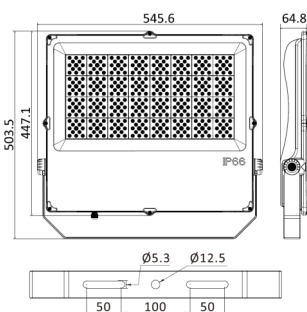

SMD OPTIC-FL300W