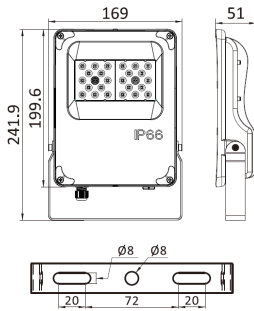

SMD OPTIC LED floodlight Datasheet

Key Features

Efficacy: Up to 140 LPW

LED Chip: LUMILEDS

SDCM: <5

Beam Angle: 30°/60°/90°/120°/Asymmetric Light P50

IP/IK Rated: IP66/IK07

Installation: Bracket

60°

90°

120°

Asymmetric Light P50

SMD OPTIC LED floodlight Datasheet

Product Specifications

	20W	30W	50W	80W	100W	150W	200W	240W	300W
Watts	20W	30W	50W	80W	100W	150W	200W	240W	300W
Lumens	2,800 lm	4,200 lm	7,000 lm	11,200 lm	14,000 lm	21,000 lm	28,000 lm	33,600 lm	42,000 lm
Efficiency	140 lm/w								
Power Factor	>0.90								
Input Voltage	100-277 VAC								
CCT	3000K/4000K/5000K/5700K/6500K								
LED Chip									
CRI	>80								
Housing Color	Black								
Housing Material	Aluminum, Glass, PC								
Working Environment	-30°C ~ +55°C; 10% ~ 90% RH								
Lifespan	L70B10 50000 hrs								
Warranty	5 years								

Packing

SKU	PCS/CTN	Net Weight	Gross Weight	Dimension Weight	CBM
SMD OPTIC-FL020W	20	1.4 kg	35.0 kg	14.0 kg	L510*W365*H315 mm ≈0.070 m ³
SMD OPTIC-FL030W	10	1.9 kg	20.0 kg	11.0 kg	L465*W305*H315 mm ≈0.055 m ³
SMD OPTIC-FL050W	10	2.8 kg	29.0 kg	16.0 kg	L588*W360*H315 mm ≈0.079 m ³
SMD OPTIC-FL080W	10	3.0 kg	31.0 kg	16.0 kg	L588*W360*H315 mm ≈0.079 m ³
SMD OPTIC-FL100W	1	4.8 kg	5.3 kg	6.0 kg	L440*W420*H115 mm ≈0.028 m ³
SMD OPTIC-FL150W	1	6.0 kg	6.7 kg	6.0 kg	L490*W420*H115 mm ≈0.031 m ³
SMD OPTIC-FL200W	1	7.0 kg	7.8 kg	7.0 kg	L540*W420*H115 mm ≈0.034 m ³
SMD OPTIC-FL240W	1	7.2 kg	8.0 kg	7.0 kg	L540*W420*H115 mm ≈0.034 m ³
SMD OPTIC-FL300W	1	9.5 kg	11.0 kg	10.0 kg	L580*W550*H115 mm ≈0.048 m ³

SMD OPTIC LED floodlight Datasheet

Ordering Information

Dimension (unit: mm)

SMD OPTIC-FL020W

SMD OPTIC-FL030W

SMD OPTIC-FL050/80W

SMD OPTIC-FL100W

SMD OPTIC-FL150W