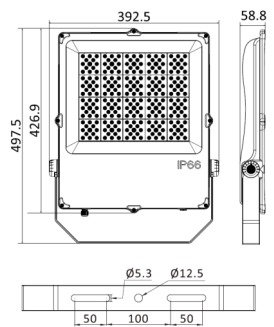

Packing

SKU	PCS/CTN	Net Weight	Gross Weight	Dimension Weight	CBM
SMD OPTIC-FL020W	20	1.4 kg	35.0 kg	14.0 kg	L510*W365*H315 mm ≈0.070 m ³
SMD OPTIC-FL030W	10	1.9 kg	20.0 kg	11.0 kg	L465*W305*H315 mm ≈0.055 m ³
SMD OPTIC-FL050W	10	2.8 kg	29.0 kg	16.0 kg	L588*W360*H315 mm ≈0.079 m ³
SMD OPTIC-FL080W	10	3.0 kg	31.0 kg	16.0 kg	L588*W360*H315 mm ≈0.079 m ³
SMD OPTIC-FL100W	1	4.8 kg	5.3 kg	6.0 kg	L440*W420*H115 mm ≈0.028 m ³
SMD OPTIC-FL150W	1	6.0 kg	6.7 kg	6.0 kg	L490*W420*H115 mm ≈0.031 m ³
SMD OPTIC-FL200W	1	7.0 kg	7.8 kg	7.0 kg	L540*W420*H115 mm ≈0.034 m ³
SMD OPTIC-FL240W	1	7.2 kg	8.0 kg	7.0 kg	L540*W420*H115 mm ≈0.034 m ³
SMD OPTIC-FL300W	1	9.5 kg	11.0 kg	10.0 kg	L580*W550*H115 mm ≈0.048 m ³

SMD OPTIC LED floodlight Datasheet

Ordering Information

Dimension (unit: mm)

SMD OPTIC-FL020W

SMD OPTIC-FL030W

SMD OPTIC-FL050/80W

SMD OPTIC-FL100W

SMD OPTIC-FL150W