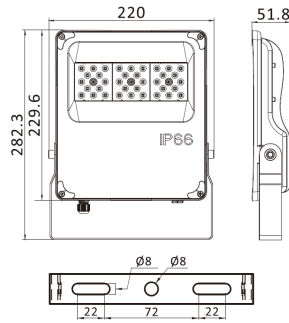

SMD OPTIC LED floodlight Datasheet

Key Features

Efficacy: Up to 140 LPW

LED Chip: LUMILEDS

SDCM: <5

Beam Angle: 30°/60°/90°/120°/Asymmetric Light P50

IP/IK Rated: IP66/IK07

Installation: Bracket

Packing

SKU	PCS/CTN	Net Weight	Gross Weight	Dimension Weight	CBM
SMD OPTIC-FL020W	20	1.4 kg	35.0 kg	14.0 kg	L510*W365*H315 mm ≈0.070 m ³
SMD OPTIC-FL030W	10	1.9 kg	20.0 kg	11.0 kg	L465*W305*H315 mm ≈0.055 m ³
SMD OPTIC-FL050W	10	2.8 kg	29.0 kg	16.0 kg	L588*W360*H315 mm ≈0.079 m ³
SMD OPTIC-FL080W	10	3.0 kg	31.0 kg	16.0 kg	L588*W360*H315 mm ≈0.079 m ³
SMD OPTIC-FL100W	1	4.8 kg	5.3 kg	6.0 kg	L440*W420*H115 mm ≈0.028 m ³
SMD OPTIC-FL150W	1	6.0 kg	6.7 kg	6.0 kg	L490*W420*H115 mm ≈0.031 m ³
SMD OPTIC-FL200W	1	7.0 kg	7.8 kg	7.0 kg	L540*W420*H115 mm ≈0.034 m ³
SMD OPTIC-FL240W	1	7.2 kg	8.0 kg	7.0 kg	L540*W420*H115 mm ≈0.034 m ³
SMD OPTIC-FL300W	1	9.5 kg	11.0 kg	10.0 kg	L580*W550*H115 mm ≈0.048 m ³

SMD OPTIC LED floodlight Datasheet

Ordering Information

Dimension (unit: mm)

SMD OPTIC-FL020W

SMD OPTIC-FL030W

SMD OPTIC-FL050/80W

SMD OPTIC-FL100W

SMD OPTIC-FL150W