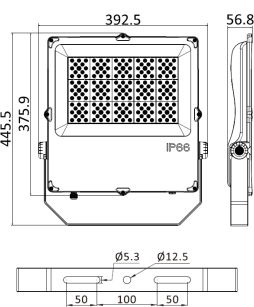

SMD OPTIC LED floodlight Datasheet

Key Features

Efficacy: Up to 140 LPW

LED Chip: LUMILEDS

SDCM: <5

Beam Angle: 30°/60°/90°/120°/Asymmetric Light P50

IP/IK Rated: IP66/IK07

Installation: Bracket

60°

90°

120°

Asymmetric Light P50

SMD OPTIC LED floodlight Datasheet

Product Specifications

	20W	30W	50W	80W	100W	150W	200W	240W	300W
Watts	20W	30W	50W	80W	100W	150W	200W	240W	300W
Lumens	2,800 lm	4,200 lm	7,000 lm	11,200 lm	14,000 lm	21,000 lm	28,000 lm	33,600 lm	42,000 lm
Efficiency	140 lm/w								
Power Factor	>0.90								
Input Voltage	100-277 VAC								
CCT	3000K/4000K/5000K/5700K/6500K								
LED Chip									
CRI	>80								
Housing Color	Black								
Housing Material	Aluminum, Glass, PC								
Working Environment	-30°C ~ +55°C; 10% ~ 90% RH								
Lifespan	L70B10 50000 hrs								
Warranty	5 years								

Packing

SKU	PCS/CTN	Net Weight	Gross Weight	Dimension Weight	CBM
SMD OPTIC-FL020W	20	1.4 kg	35.0 kg	14.0 kg	L510*W365*H315 mm ≈0.070 m ³
SMD OPTIC-FL030W	10	1.9 kg	20.0 kg	11.0 kg	L465*W305*H315 mm ≈0.055 m ³
SMD OPTIC-FL050W	10	2.8 kg	29.0 kg	16.0 kg	L588*W360*H315 mm ≈0.079 m ³
SMD OPTIC-FL080W	10	3.0 kg	31.0 kg	16.0 kg	L588*W360*H315 mm ≈0.079 m ³
SMD OPTIC-FL100W	1	4.8 kg	5.3 kg	6.0 kg	L440*W420*H115 mm ≈0.028 m ³
SMD OPTIC-FL150W	1	6.0 kg	6.7 kg	6.0 kg	L490*W420*H115 mm ≈0.031 m ³
SMD OPTIC-FL200W	1	7.0 kg	7.8 kg	7.0 kg	L540*W420*H115 mm ≈0.034 m ³
SMD OPTIC-FL240W	1	7.2 kg	8.0 kg	7.0 kg	L540*W420*H115 mm ≈0.034 m ³
SMD OPTIC-FL300W	1	9.5 kg	11.0 kg	10.0 kg	L580*W550*H115 mm ≈0.048 m ³

SMD OPTIC LED floodlight Datasheet

Ordering Information

Dimension (unit: mm)

SMD OPTIC-FL020W

SMD OPTIC-FL030W

SMD OPTIC-FL050/80W

SMD OPTIC-FL100W

SMD OPTIC-FL150W