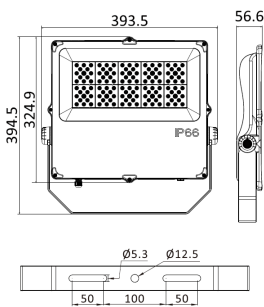

Packing

SKU	PCS/CTN	Net Weight	Gross Weight	Dimension Weight	CBM
SMD OPTIC-FL020W	20	1.4 kg	35.0 kg	14.0 kg	L510*W365*H315 mm ≈0.070 m ³
SMD OPTIC-FL030W	10	1.9 kg	20.0 kg	11.0 kg	L465*W305*H315 mm ≈0.055 m ³
SMD OPTIC-FL050W	10	2.8 kg	29.0 kg	16.0 kg	L588*W360*H315 mm ≈0.079 m ³
SMD OPTIC-FL080W	10	3.0 kg	31.0 kg	16.0 kg	L588*W360*H315 mm ≈0.079 m ³
SMD OPTIC-FL100W	1	4.8 kg	5.3 kg	6.0 kg	L440*W420*H115 mm ≈0.028 m ³
SMD OPTIC-FL150W	1	6.0 kg	6.7 kg	6.0 kg	L490*W420*H115 mm ≈0.031 m ³
SMD OPTIC-FL200W	1	7.0 kg	7.8 kg	7.0 kg	L540*W420*H115 mm ≈0.034 m ³
SMD OPTIC-FL240W	1	7.2 kg	8.0 kg	7.0 kg	L540*W420*H115 mm ≈0.034 m ³
SMD OPTIC-FL300W	1	9.5 kg	11.0 kg	10.0 kg	L580*W550*H115 mm ≈0.048 m ³

SMD OPTIC LED floodlight Datasheet

Ordering Information

Dimension (unit: mm)

SMD OPTIC-FL020W

SMD OPTIC-FL030W

SMD OPTIC-FL050/80W

SMD OPTIC-FL100W

SMD OPTIC-FL150W