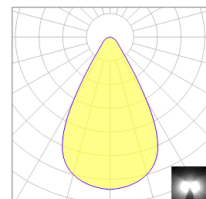

SMD OPTIC LED floodlight Datasheet

Key Features

Efficacy: Up to 140 LPW

LED Chip: LUMILEDS

SDCM: <5

Beam Angle: 30°/60°/90°/120°/Asymmetric Light P50

IP/IK Rated: IP66/IK07

Installation: Bracket

60°

90°

120°

Asymmetric Light P50

SMD OPTIC LED floodlight Datasheet

Product Specifications

	20W	30W	50W	80W	100W	150W	200W	240W	300W
Watts	20W	30W	50W	80W	100W	150W	200W	240W	300W
Lumens	2,800 lm	4,200 lm	7,000 lm	11,200 lm	14,000 lm	21,000 lm	28,000 lm	33,600 lm	42,000 lm
Efficiency	140 lm/w								
Power Factor	>0.90								
Input Voltage	100-277 VAC								
CCT	3000K/4000K/5000K/5700K/6500K								
LED Chip									
CRI	>80								
Housing Color	Black								
Housing Material	Aluminum, Glass, PC								
Working Environment	-30°C ~ +55°C; 10% ~ 90% RH								
Lifespan	L70B10 50000 hrs								
Warranty	5 years								

Packing

SKU	PCS/CTN	Net Weight	Gross Weight	Dimension Weight	CBM
SMD OPTIC-FL020W	20	1.4 kg	35.0 kg	14.0 kg	L510*W365*H315 mm ≈0.070 m ³
SMD OPTIC-FL030W	10	1.9 kg	20.0 kg	11.0 kg	L465*W305*H315 mm ≈0.055 m ³
SMD OPTIC-FL050W	10	2.8 kg	29.0 kg	16.0 kg	L588*W360*H315 mm ≈0.079 m ³
SMD OPTIC-FL080W	10	3.0 kg	31.0 kg	16.0 kg	L588*W360*H315 mm ≈0.079 m ³
SMD OPTIC-FL100W	1	4.8 kg	5.3 kg	6.0 kg	L440*W420*H115 mm ≈0.028 m ³
SMD OPTIC-FL150W	1	6.0 kg	6.7 kg	6.0 kg	L490*W420*H115 mm ≈0.031 m ³
SMD OPTIC-FL200W	1	7.0 kg	7.8 kg	7.0 kg	L540*W420*H115 mm ≈0.034 m ³
SMD OPTIC-FL240W	1	7.2 kg	8.0 kg	7.0 kg	L540*W420*H115 mm ≈0.034 m ³
SMD OPTIC-FL300W	1	9.5 kg	11.0 kg	10.0 kg	L580*W550*H115 mm ≈0.048 m ³