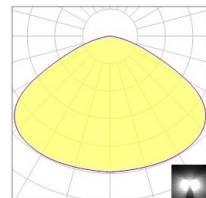

SMD OPTIC LED floodlight Datasheet

Key Features

Efficacy: Up to 140 LPW

LED Chip: LUMILEDS

SDCM: <5

Beam Angle: 30°/60°/90°/120°/Asymmetric Light P50

IP/IK Rated: IP66/IK07

Installation: Bracket

60°

90°

120°

Asymmetric Light P50

SMD OPTIC LED floodlight Datasheet

Product Specifications

	20W	30W	50W	80W	100W	150W	200W	240W	300W
Watts	20W	30W	50W	80W	100W	150W	200W	240W	300W
Lumens	2,800 lm	4,200 lm	7,000 lm	11,200 lm	14,000 lm	21,000 lm	28,000 lm	33,600 lm	42,000 lm
Efficiency	140 lm/w								
Power Factor	>0.90								
Input Voltage	100-277 VAC								
CCT	3000K/4000K/5000K/5700K/6500K								
LED Chip									
CRI	>80								
Housing Color	Black								
Housing Material	Aluminum, Glass, PC								
Working Environment	-30°C ~ +55°C; 10% ~ 90% RH								
Lifespan	L70B10 50000 hrs								
Warranty	5 years								

Packing

SKU	PCS/CTN	Net Weight	Gross Weight	Dimension Weight	CBM
SMD OPTIC-FL020W	20	1.4 kg	35.0 kg	14.0 kg	L510*W365*H315 mm ≈0.070 m ³
SMD OPTIC-FL030W	10	1.9 kg	20.0 kg	11.0 kg	L465*W305*H315 mm ≈0.055 m ³
SMD OPTIC-FL050W	10	2.8 kg	29.0 kg	16.0 kg	L588*W360*H315 mm ≈0.079 m ³
SMD OPTIC-FL080W	10	3.0 kg	31.0 kg	16.0 kg	L588*W360*H315 mm ≈0.079 m ³
SMD OPTIC-FL100W	1	4.8 kg	5.3 kg	6.0 kg	L440*W420*H115 mm ≈0.028 m ³
SMD OPTIC-FL150W	1	6.0 kg	6.7 kg	6.0 kg	L490*W420*H115 mm ≈0.031 m ³
SMD OPTIC-FL200W	1	7.0 kg	7.8 kg	7.0 kg	L540*W420*H115 mm ≈0.034 m ³
SMD OPTIC-FL240W	1	7.2 kg	8.0 kg	7.0 kg	L540*W420*H115 mm ≈0.034 m ³
SMD OPTIC-FL300W	1	9.5 kg	11.0 kg	10.0 kg	L580*W550*H115 mm ≈0.048 m ³