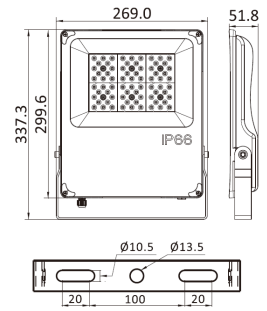

Packing

SKU	PCS/CTN	Net Weight	Gross Weight	Dimension Weight	CBM
SMD OPTIC-FL020W	20	1.4 kg	35.0 kg	14.0 kg	L510*W365*H315 mm ≈0.070 m ³
SMD OPTIC-FL030W	10	1.9 kg	20.0 kg	11.0 kg	L465*W305*H315 mm ≈0.055 m ³
SMD OPTIC-FL050W	10	2.8 kg	29.0 kg	16.0 kg	L588*W360*H315 mm ≈0.079 m ³
SMD OPTIC-FL080W	10	3.0 kg	31.0 kg	16.0 kg	L588*W360*H315 mm ≈0.079 m ³
SMD OPTIC-FL100W	1	4.8 kg	5.3 kg	6.0 kg	L440*W420*H115 mm ≈0.028 m ³
SMD OPTIC-FL150W	1	6.0 kg	6.7 kg	6.0 kg	L490*W420*H115 mm ≈0.031 m ³
SMD OPTIC-FL200W	1	7.0 kg	7.8 kg	7.0 kg	L540*W420*H115 mm ≈0.034 m ³
SMD OPTIC-FL240W	1	7.2 kg	8.0 kg	7.0 kg	L540*W420*H115 mm ≈0.034 m ³
SMD OPTIC-FL300W	1	9.5 kg	11.0 kg	10.0 kg	L580*W550*H115 mm ≈0.048 m ³

SMD OPTIC LED floodlight Datasheet

Ordering Information

Dimension (unit: mm)

SMD OPTIC-FL020W

SMD OPTIC-FL030W

SMD OPTIC-FL050/80W

SMD OPTIC-FL100W

SMD OPTIC-FL150W