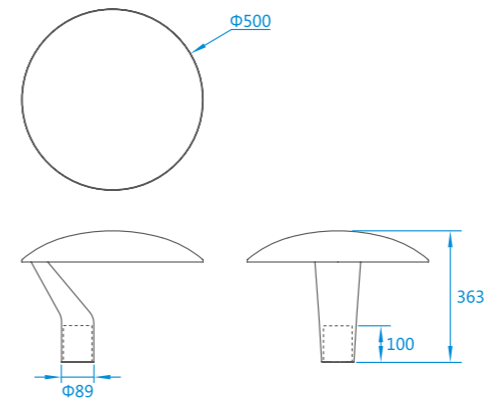

## L0 30

AC180~270V  
3000/4000/5700K  
● ● ○

Rated Power	Net Weight	Optical Angle	Instl Tube	Luminous Flux	Lamp Size	Packing Size/Gross Weight
30 W	4.9 kg	IIS/IIM/IIS/IIIM	φ60/76	3020/3020/3170lm	500×500×363mm	6.9kg/506×506×369mm(1pcs/box)

## L0 60

AC180~270V  
3000/4000/5700K  
● ● ○

Rated Power	Net Weight	Optical Angle	Instl Tube	Luminous Flux	Lamp Size	Packing Size/Gross Weight
60 W	5.3 kg	IIS/IIM/IIS/IIIM	φ60/76	6110/6110/6420lm	500×500×363mm	7.3kg/506×506×369mm(1pcs/box)