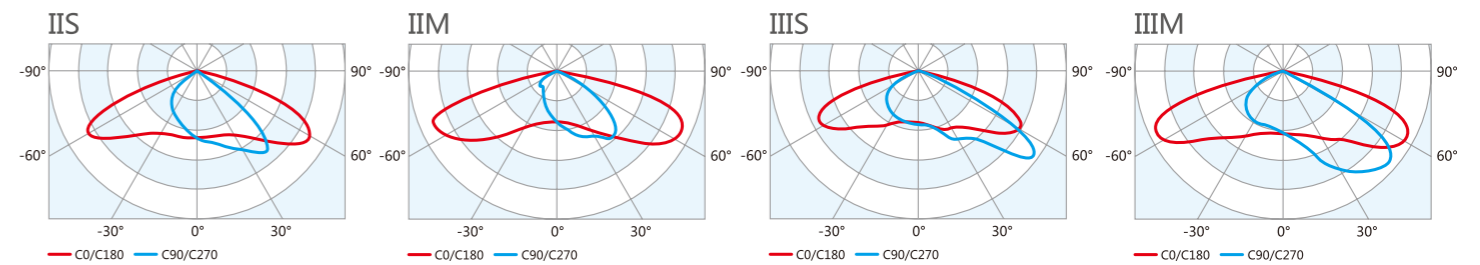

# L3

Used for urban slow lane, narrow lane, residential area, tourist attractions, parks, squares etc public places.

## L0 30

AC180~270V  
3000/4000/5700K  
● ● ○

Rated Power	Net Weight	Optical Angle	Instl Tube	Luminous Flux	Lamp Size	Packing Size/Gross Weight
30 W	4.9 kg	IIS/IIM/IIS/IIIM	φ60/76	3020/3020/3170lm	500×500×363mm	6.9kg/506×506×369mm(1pcs/box)

## L0 60

AC180~270V  
3000/4000/5700K  
● ● ○

Rated Power	Net Weight	Optical Angle	Instl Tube	Luminous Flux	Lamp Size	Packing Size/Gross Weight
60 W	5.3 kg	IIS/IIM/IIS/IIIM	φ60/76	6110/6110/6420lm	500×500×363mm	7.3kg/506×506×369mm(1pcs/box)