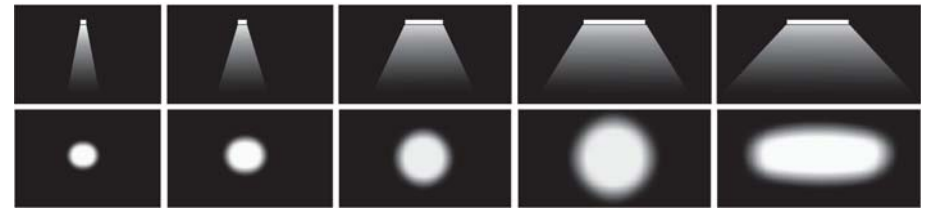

Unique LED layout, light efficiency 120LM/W<sup>^</sup>

Single module rotatable

Various replaceable optical lens

15°

30°

60°

110°

X135-Y65°

**CO-50W**

6,000LM  
72PCS  
238×102×178mm  
2.1kg ± 5%

**CO-100W**

12000LM  
144PCS LED  
238\*219\*227MM  
3.2KG ± 5%

**CO-150W**

18000LM  
216PCS LED  
238\*340\*227MM  
4.1KG ± 5%

**CO-200W**

24000LM  
288PCS LED  
425\*219\*227MM  
5.5KG ± 5%