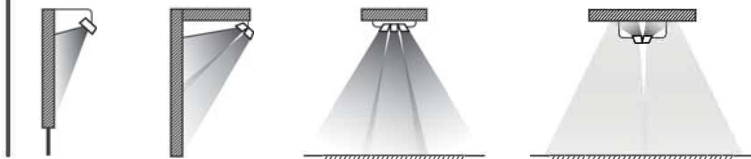

Unique LED layout, light efficiency 120LM/W<sup>^</sup>

Single module rotatable

Various replaceable optical lens

15°

30°

60°

110°

X135-Y65°

**CO-50W**

6,000LM  
72PCS  
238×102×178mm  
2.1kg ± 5%

**CO-100W**

12000LM  
144PCS LED  
238\*219\*227MM  
3.2KG ± 5%

**CO-150W**

18000LM  
216PCS LED  
238\*340\*227MM  
4.1KG ± 5%

**CO-200W**

24000LM  
288PCS LED  
425\*219\*227MM  
5.5KG ± 5%

**CO-300W**

36000LM  
432PCS LED  
425\*340\*227MM  
8.4KG ± 5%

**INSTALLATION**

Flood Light

<b>WATTAGE</b>	50/100/150/200/300W
<b>LIGHT SOURCE</b>	SAMSUNG
<b>LED QUANTITY</b>	72 LEDS EACH MODULE
<b>DRIVER</b>	MEANWELL
<b>LED LUMINOUS FLUX</b>	150-160LM/W
<b>LAMP LUMINOUS FLUX</b>	120LM/W±5%
<b>CRI</b>	RA>80
<b>CCT</b>	2700-6500K
<b>RATED VOLTAGE</b>	AC 85-265V,DC24V 50/60HZ
<b>POWER FACTOR</b>	>0.95
<b>BEAM ANGLE</b>	X-135°,Y-65° /15° /30° /45° /60° /110°
<b>IP GRADE</b>	IP65
<b>HEAT SINK</b>	ALUMINUM COOLING FIN/AIR FLOW COOLING
<b>OPERATING TEMP</b>	-40℃~60℃
<b>STANDARD</b>	CE-EMC, CE-LVD, IEC, ROHS, ISO9001:2008