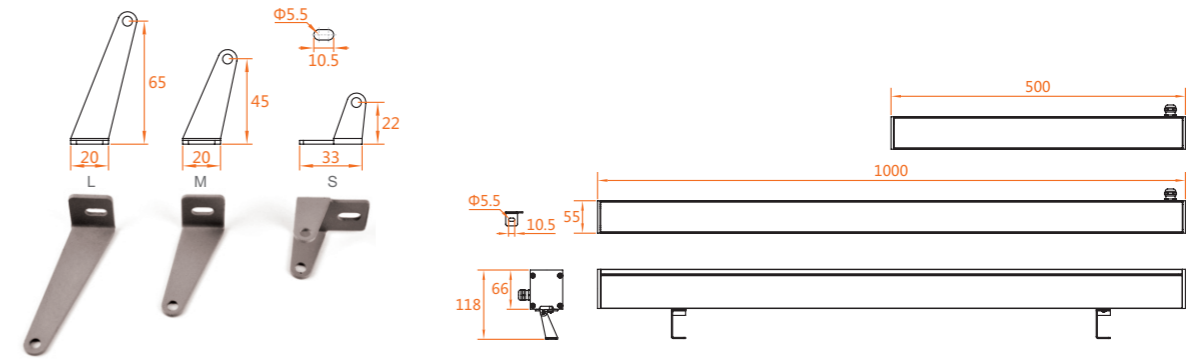

1D-009

LED Quantity	Optical Angle	Net Weight	Rated Power	Luminous Flux	Lamp Size	Gross Weight/Packing Size
9 pcs	7°/25°/40°/60°/ 8x35°/10x50°	1.9 kg	11 W 21 W	910 lm 1655 lm	500×55×66mm	2.2kg/575×135×120mm(1pcs/box)

1D-012

LED Quantity	Optical Angle	Net Weight	Rated Power	Luminous Flux	Lamp Size	Gross Weight/Packing Size
12 pcs	7°/25°/40°/60°/ 8x35°/10x50°	1.9 kg	14 W 28 W	1205 lm 2183 lm	500×55×66mm	2.2kg/575×135×120mm(1pcs/box)

1D-018

LED Quantity	Optical Angle	Net Weight	Rated Power	Luminous Flux	Lamp Size	Gross Weight/Packing Size
18 pcs	7°/25°/40°/60°/ 8x35°/10x50°	3.4 kg	21 W 42 W	1802 lm 3257 lm	1000×55×66mm	3.8kg/1085×135×120mm(1pcs/box)

1D-024

LED Quantity	Optical Angle	Net Weight	Rated Power	Luminous Flux	Lamp Size	Gross Weight/Packing Size
24 pcs	7°/25°/40°/60°/ 8x35°/10x50°	3.4 kg	28 W 55 W	2408 lm 4343 lm	1000×55×66mm	3.8kg/1085×135×120mm(1pcs/box)