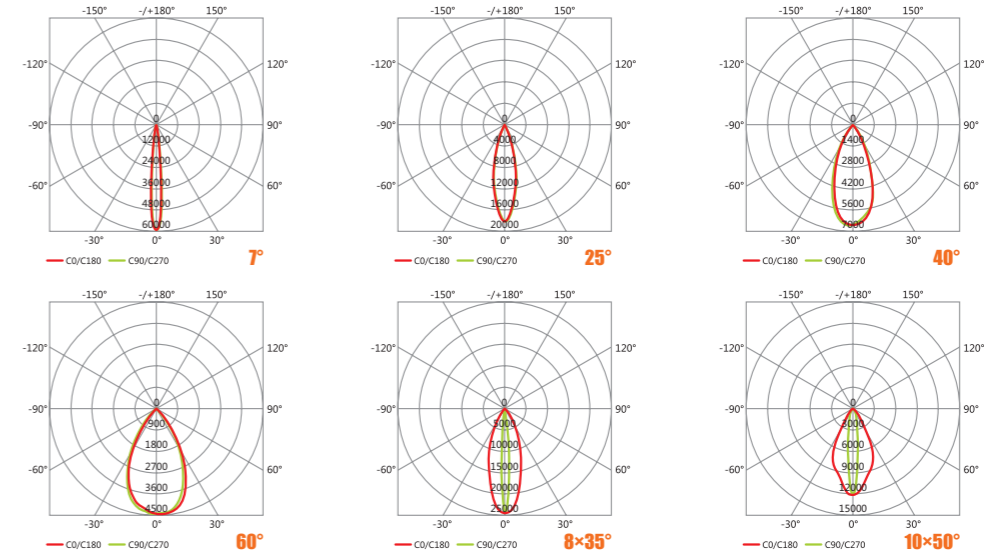

1D-009

LED Quantity	Optical Angle	Net Weight	Rated Power	Luminous Flux	Lamp Size	Gross Weight/Packing Size
9 pcs	7°/25°/40°/60°/ 8x35°/10x50°	1.9 kg	11 W 21 W	910 lm 1655 lm	500×55×66mm	2.2kg/575×135×120mm(1pcs/box)

1D-012

LED Quantity	Optical Angle	Net Weight	Rated Power	Luminous Flux	Lamp Size	Gross Weight/Packing Size
12 pcs	7°/25°/40°/60°/ 8x35°/10x50°	1.9 kg	14 W 28 W	1205 lm 2183 lm	500×55×66mm	2.2kg/575×135×120mm(1pcs/box)

1D-018

LED Quantity	Optical Angle	Net Weight	Rated Power	Luminous Flux	Lamp Size	Gross Weight/Packing Size
18 pcs	7°/25°/40°/60°/ 8x35°/10x50°	3.4 kg	21 W 42 W	1802 lm 3257 lm	1000×55×66mm	3.8kg/1085×135×120mm(1pcs/box)

1D-024

LED Quantity	Optical Angle	Net Weight	Rated Power	Luminous Flux	Lamp Size	Gross Weight/Packing Size
24 pcs	7°/25°/40°/60°/ 8x35°/10x50°	3.4 kg	28 W 55 W	2408 lm 4343 lm	1000×55×66mm	3.8kg/1085×135×120mm(1pcs/box)