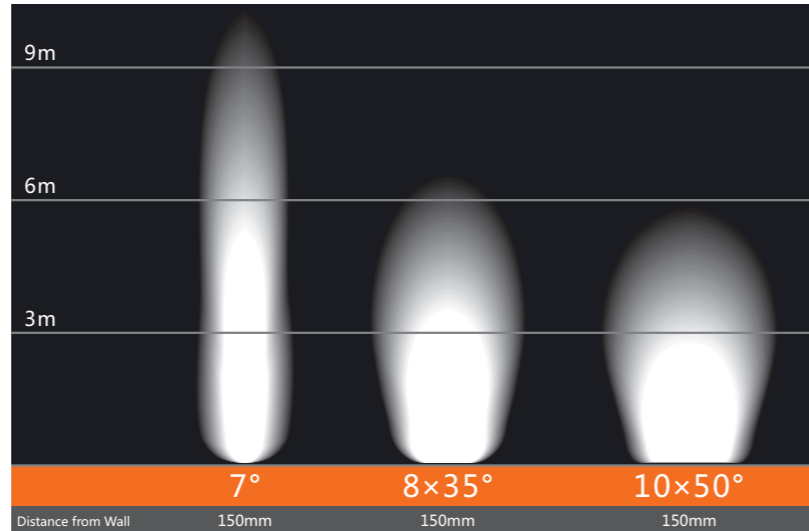

1D-009

LED Quantity	Optical Angle	Net Weight	Rated Power	Luminous Flux	Lamp Size	Gross Weight/Packing Size
9 pcs	7°/25°/40°/60°/ 8x35°/10x50°	1.9 kg	11 W 21 W	910 lm 1655 lm	500×55×66mm	2.2kg/575×135×120mm(1pcs/box)

1D-012

LED Quantity	Optical Angle	Net Weight	Rated Power	Luminous Flux	Lamp Size	Gross Weight/Packing Size
12 pcs	7°/25°/40°/60°/ 8x35°/10x50°	1.9 kg	14 W 28 W	1205 lm 2183 lm	500×55×66mm	2.2kg/575×135×120mm(1pcs/box)

1D-018

LED Quantity	Optical Angle	Net Weight	Rated Power	Luminous Flux	Lamp Size	Gross Weight/Packing Size
18 pcs	7°/25°/40°/60°/ 8x35°/10x50°	3.4 kg	21 W 42 W	1802 lm 3257 lm	1000×55×66mm	3.8kg/1085×135×120mm(1pcs/box)

1D-024

LED Quantity	Optical Angle	Net Weight	Rated Power	Luminous Flux	Lamp Size	Gross Weight/Packing Size
24 pcs	7°/25°/40°/60°/ 8x35°/10x50°	3.4 kg	28 W 55 W	2408 lm 4343 lm	1000×55×66mm	3.8kg/1085×135×120mm(1pcs/box)