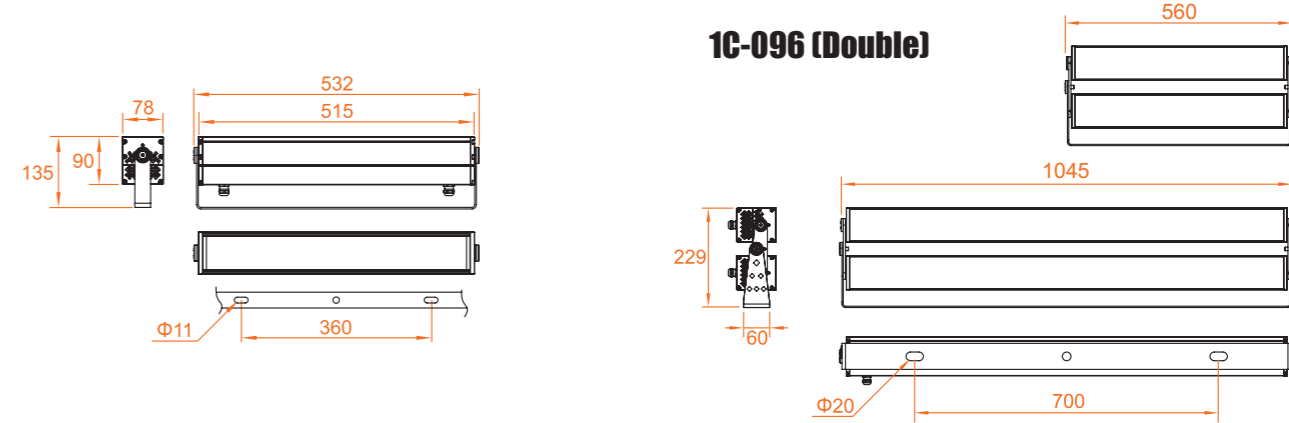

Twin LED wall washer light

Features

- Both the light and the advantages of the wall lamp, is a high-level lighting weapon; is an alternative to large power projection lamp illumination facade effective products;
- The mesh ventilation structure can effectively heat lamps, the maximum power of up to 100W;
- Integral support, firm structure and strong integrity;
- Reinforced aluminum alloy lamp body, die cast aluminum end cover; smooth surface, with self-cleaning function; beautiful appearance, solid structure;
- Isolated wire feeding structure, which can effectively prevent the cable from water vapor;
- Piston type waterproof structure, waterproof up to Ip66;
- The design of power supply and signal protection against surge lightning ESD reverse circuit protection; up to 4KV.

1C-096 (Double)

1C-018

AC 220V
3000/4000K/RGB

LED Quantity	Optical Angle	Net Weight	Rated Power	Luminous Flux	Lamp Size	Gross Weight/Packing Size
18 pcs	3.5°/7°/25°/40°/ 60°/8x35°/10x50°	3.4 kg	20W 42W	1809 lm 3570 lm	530x78x90mm	3.7kg/575x135x205mm(1pcs/box)

1C-024

AC 220V
3000/4000K/RGB

LED Quantity	Optical Angle	Net Weight	Rated Power	Luminous Flux	Lamp Size	Gross Weight/Packing Size
24 pcs	7°/25°/40°/60°/ 8x35°/10x50°	3.5 kg	28W 55W	2828 lm 4995 lm	530x78x90mm	3.8kg/575x135x205mm(1pcs/box)

1C-096 (Double)

AC 220V
3000/4000K/RGB

LED Quantity	Optical Angle	Net Weight	Rated Power	Luminous Flux	Lamp Size	Gross Weight/Packing Size
96 pcs	7°/25°/40°/60°/ 8x35°/10x50°	13.4 kg	220W	18310 lm	1050x230x90mm	14.4kg/1100x255x160mm(1pcs/box)