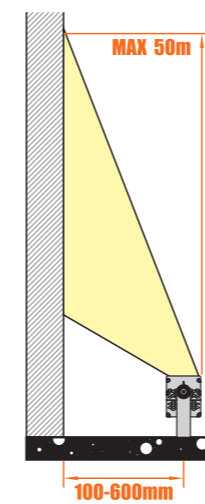

Twin LED wall washer light

Features

- Both the light and the advantages of the wall lamp, is a high-level lighting weapon; is an alternative to large power projection lamp illumination facade effective products;
- The mesh ventilation structure can effectively heat lamps, the maximum power of up to 100W;
- Integral support, firm structure and strong integrity;
- Reinforced aluminum alloy lamp body, die cast aluminum end cover; smooth surface, with self-cleaning function; beautiful appearance, solid structure;
- Isolated wire feeding structure, which can effectively prevent the cable from water vapor;
- Piston type waterproof structure, waterproof up to Ip66;
- The design of power supply and signal protection against surge lightning ESD reverse circuit protection; up to 4KV.

1C-096 (Double)

1C-018

AC 220V
3000/4000K/RGB

LED Quantity	Optical Angle	Net Weight	Rated Power	Luminous Flux	Lamp Size	Gross Weight/Packing Size
18 pcs	3.5°/7°/25°/40°/ 60°/8x35°/10x50°	3.4 kg	20W 42W	1809 lm 3570 lm	530x78x90mm	3.7kg/575x135x205mm(1pcs/box)

1C-024

AC 220V
3000/4000K/RGB

LED Quantity	Optical Angle	Net Weight	Rated Power	Luminous Flux	Lamp Size	Gross Weight/Packing Size
24 pcs	7°/25°/40°/60°/ 8x35°/10x50°	3.5 kg	28W 55W	2828 lm 4995 lm	530x78x90mm	3.8kg/575x135x205mm(1pcs/box)

1C-036

AC 220V
3000/4000K/RGB

LED Quantity	Optical Angle	Net Weight	Rated Power	Luminous Flux	Lamp Size	Gross Weight/Packing Size
36 pcs	3.5°/7°/25°/40°/ 60°/8x35°/10x50°	5.3 kg	42W 83W	4243 lm 7055 lm	1030x78x90mm	5.8kg/1085x135x205mm(1pcs/box)