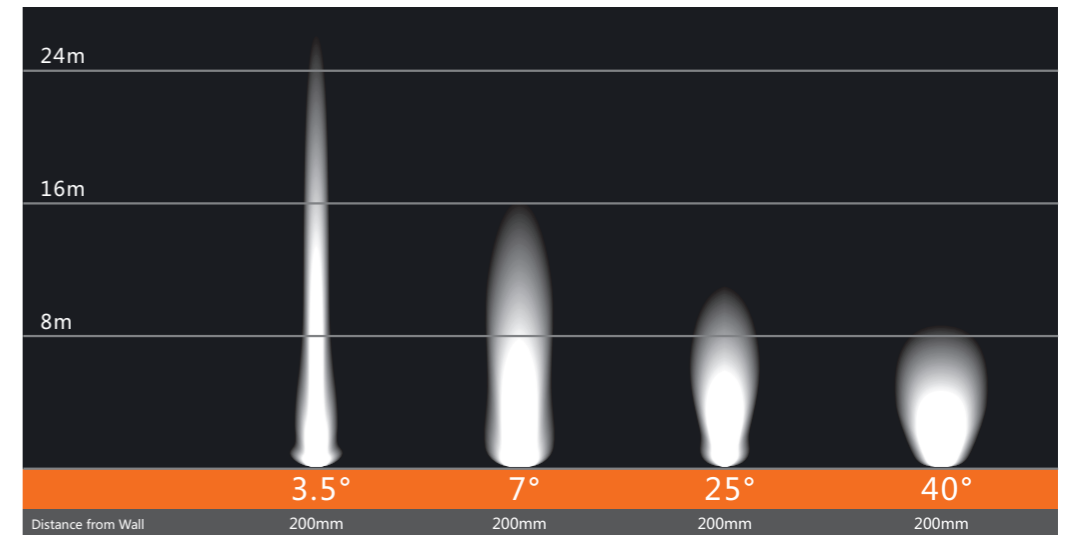

Twin LED wall washer light

Features

- Both the light and the advantages of the wall lamp, is a high-level lighting weapon; is an alternative to large power projection lamp illumination facade effective products;
- The mesh ventilation structure can effectively heat lamps, the maximum power of up to 100W;
- Integral support, firm structure and strong integrity;
- Reinforced aluminum alloy lamp body, die cast aluminum end cover; smooth surface, with self-cleaning function; beautiful appearance, solid structure;
- Isolated wire feeding structure, which can effectively prevent the cable from water vapor;
- Piston type waterproof structure, waterproof up to Ip66;
- The design of power supply and signal protection against surge lightning ESD reverse circuit protection; up to 4KV.

1C-096 (Double)

1C-018

AC 220V
3000/4000K/RGB

LED Quantity	Optical Angle	Net Weight	Rated Power	Luminous Flux	Lamp Size	Gross Weight/Packing Size
18 pcs	3.5°/7°/25°/40°/ 60°/8x35°/10x50°	3.4 kg	20W 42W	1809 lm 3570 lm	530x78x90mm	3.7kg/575x135x205mm(1pcs/box)

1C-024

AC 220V
3000/4000K/RGB

LED Quantity	Optical Angle	Net Weight	Rated Power	Luminous Flux	Lamp Size	Gross Weight/Packing Size
24 pcs	7°/25°/40°/60°/ 8x35°/10x50°	3.5 kg	28W 55W	2828 lm 4995 lm	530x78x90mm	3.8kg/575x135x205mm(1pcs/box)

1C-036

AC 220V
3000/4000K/RGB

LED Quantity	Optical Angle	Net Weight	Rated Power	Luminous Flux	Lamp Size	Gross Weight/Packing Size
36 pcs	3.5°/7°/25°/40°/ 60°/8x35°/10x50°	5.3 kg	42W 83W	4243 lm 7055 lm	1030x78x90mm	5.8kg/1085x135x205mm(1pcs/box)