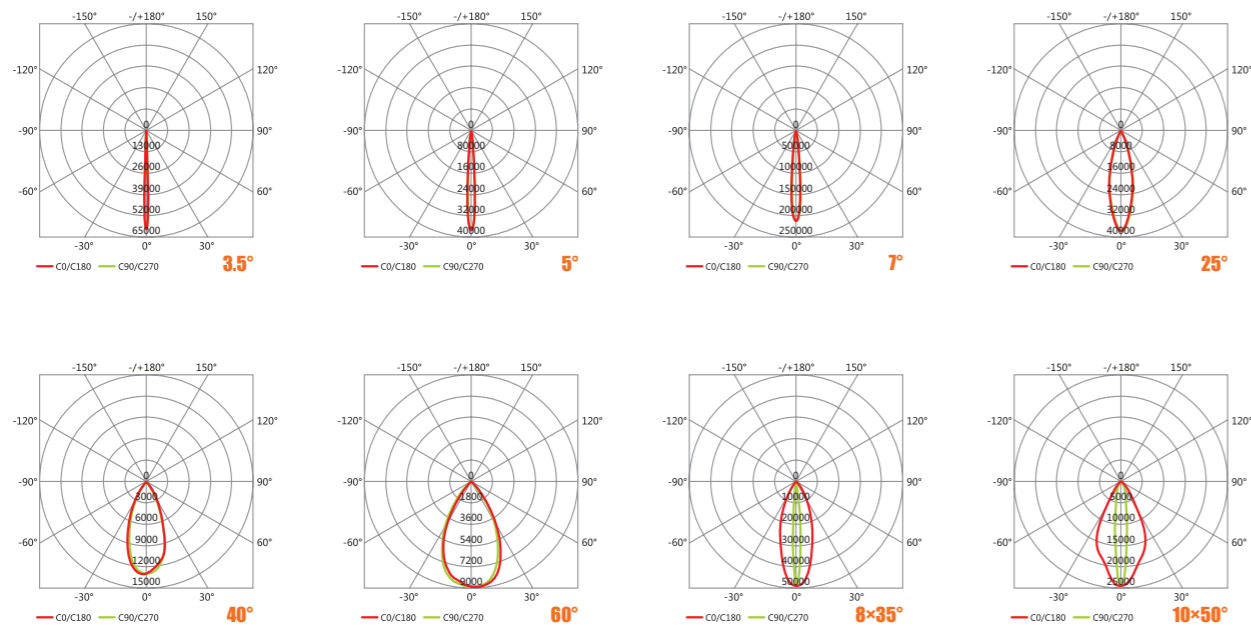

1C-096 (Double)

1C-018

AC 220V
3000/4000K/RGB

LED Quantity	Optical Angle	Net Weight	Rated Power	Luminous Flux	Lamp Size	Gross Weight/Packing Size
18 pcs	3.5°/7°/25°/40°/ 60°/8x35°/10x50°	3.4 kg	20W 42W	1809 lm 3570 lm	530x78x90mm	3.7kg/575x135x205mm(1pcs/box)

1C-024

AC 220V
3000/4000K/RGB

LED Quantity	Optical Angle	Net Weight	Rated Power	Luminous Flux	Lamp Size	Gross Weight/Packing Size
24 pcs	7°/25°/40°/60°/ 8x35°/10x50°	3.5 kg	28W 55W	2828 lm 4995 lm	530x78x90mm	3.8kg/575x135x205mm(1pcs/box)

1C-036

AC 220V
3000/4000K/RGB

LED Quantity	Optical Angle	Net Weight	Rated Power	Luminous Flux	Lamp Size	Gross Weight/Packing Size
36 pcs	3.5°/7°/25°/40°/ 60°/8x35°/10x50°	5.3 kg	42W 83W	4243 lm 7055 lm	1030x78x90mm	5.8kg/1085x135x205mm(1pcs/box)

1C-096 (Double)

AC 220V
3000/4000K/RGB

LED Quantity	Optical Angle	Net Weight	Rated Power	Luminous Flux	Lamp Size	Gross Weight/Packing Size
96 pcs	7°/25°/40°/60°/ 8x35°/10x50°	13.4 kg	220W	18310 lm	1050x230x90mm	14.4kg/1100x255x160mm(1pcs/box)