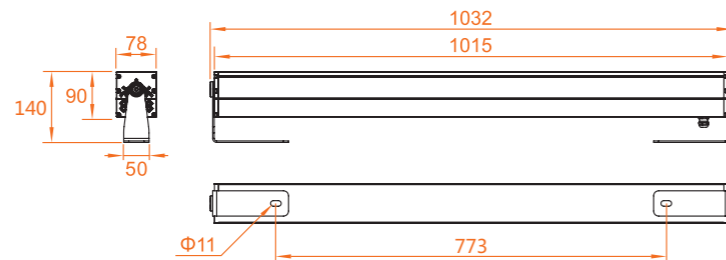

1C-096 (Double)

1C-018

AC 220V
3000/4000K/RGB

LED Quantity	Optical Angle	Net Weight	Rated Power	Luminous Flux	Lamp Size	Gross Weight/Packing Size
18 pcs	3.5°/7°/25°/40°/ 60°/8x35°/10x50°	3.4 kg	20W 42W	1809 lm 3570 lm	530x78x90mm	3.7kg/575x135x205mm(1pcs/box)

1C-024

AC 220V
3000/4000K/RGB

LED Quantity	Optical Angle	Net Weight	Rated Power	Luminous Flux	Lamp Size	Gross Weight/Packing Size
24 pcs	7°/25°/40°/60°/ 8x35°/10x50°	3.5 kg	28W 55W	2828 lm 4995 lm	530x78x90mm	3.8kg/575x135x205mm(1pcs/box)

1C-036

AC 220V
3000/4000K/RGB

LED Quantity	Optical Angle	Net Weight	Rated Power	Luminous Flux	Lamp Size	Gross Weight/Packing Size
36 pcs	3.5°/7°/25°/40°/ 60°/8x35°/10x50°	5.3 kg	42W 83W	4243 lm 7055 lm	1030x78x90mm	5.8kg/1085x135x205mm(1pcs/box)

1C-096 (Double)

AC 220V
3000/4000K/RGB

LED Quantity	Optical Angle	Net Weight	Rated Power	Luminous Flux	Lamp Size	Gross Weight/Packing Size
96 pcs	7°/25°/40°/60°/ 8x35°/10x50°	13.4 kg	220W	18310 lm	1050x230x90mm	14.4kg/1100x255x160mm(1pcs/box)