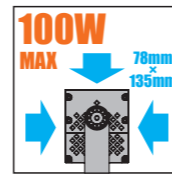

1C-096 (Double)

1C-018

AC 220V
3000/4000K/RGB

LED Quantity	Optical Angle	Net Weight	Rated Power	Luminous Flux	Lamp Size	Gross Weight/Packing Size
18 pcs	3.5°/7°/25°/40°/ 60°/8x35°/10x50°	3.4 kg	20W 42W	1809 lm 3570 lm	530x78x90mm	3.7kg/575x135x205mm(1pcs/box)

1C-024

AC 220V
3000/4000K/RGB

LED Quantity	Optical Angle	Net Weight	Rated Power	Luminous Flux	Lamp Size	Gross Weight/Packing Size
24 pcs	7°/25°/40°/60°/ 8x35°/10x50°	3.5 kg	28W 55W	2828 lm 4995 lm	530x78x90mm	3.8kg/575x135x205mm(1pcs/box)

1C-036

AC 220V
3000/4000K/RGB

LED Quantity	Optical Angle	Net Weight	Rated Power	Luminous Flux	Lamp Size	Gross Weight/Packing Size
36 pcs	3.5°/7°/25°/40°/ 60°/8x35°/10x50°	5.3 kg	42W 83W	4243 lm 7055 lm	1030x78x90mm	5.8kg/1085x135x205mm(1pcs/box)

1C-048

AC 220V
3000/4000K/RGB

LED Quantity	Optical Angle	Net Weight	Rated Power	Luminous Flux	Lamp Size	Gross Weight/Packing Size
48 pcs	7°/25°/40°/60°/ 8x35°/10x50°	5.4 kg	55W 110W	5610 lm 9155 lm	1030x78x90mm	5.9kg/1085x135x205mm(1pcs/box)