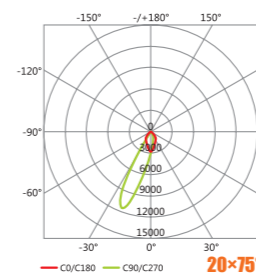

1B-009

DC 24V 3000/4000K/RGB	LED Quantity	Optical Angle	Net Weight	Rated Power	Luminous Flux	Lamp Size	Gross Weight/Packing Size
● ● ● ● ● ●	9 pcs	35°×90°/20°×75°	1.8 kg	9W	890 lm	500×50×78mm	2.1kg/575×135×120mm(1pcs/box) 11.3kg/640×445×240mm(6pcs/box)
				18W	1592 lm		

1B-012

DC 24V 3000/4000K/RGB	LED Quantity	Optical Angle	Net Weight	Rated Power	Luminous Flux	Lamp Size	Gross Weight/Packing Size
● ● ● ● ● ●	12 pcs	35°×90°/20°×75°	1.8 kg	12W	1195 lm	500×50×78mm	2.1kg/575×135×120mm(1pcs/box) 11.3kg/640×445×240mm(6pcs/box)
				24W	2179 lm		

1B-018

DC 24V 3000/4000K/RGB	LED Quantity	Optical Angle	Net Weight	Rated Power	Luminous Flux	Lamp Size	Gross Weight/Packing Size
● ● ● ● ● ●	18 pcs	35°×90°/20°×75°	3.2 kg	18W	1792 lm	1000×50×78mm	3.6kg/1085×135×120mm(1pcs/box) 20.2kg/1140×445×150mm(6pcs/box)
				36W	3286 lm		

1B-024

DC 24V 3000/4000K/RGB	LED Quantity	Optical Angle	Net Weight	Rated Power	Luminous Flux	Lamp Size	Gross Weight/Packing Size
● ● ● ● ● ●	24 pcs	35°×90°/20°×75°	3.2 kg	24W	2398 lm	1000×50×78mm	3.6kg/1085×135×120mm(1pcs/box) 20.2kg/1140×445×150mm(6pcs/box)
				48W	4322 lm		