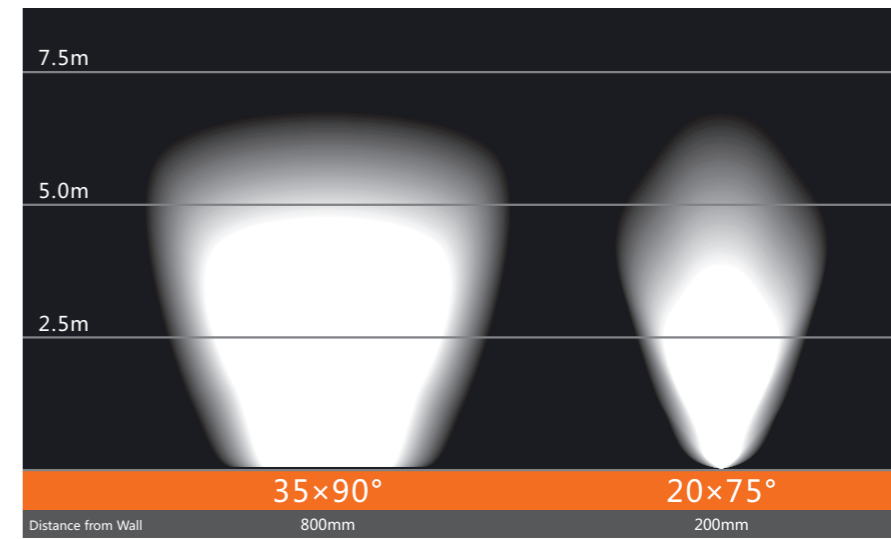

1B-009

DC 24V 3000/4000K/RGB	LED Quantity	Optical Angle	Net Weight	Rated Power	Luminous Flux	Lamp Size	Gross Weight/Packing Size
● ● ● ● ● ●	9 pcs	35°×90°/20°×75°	1.8 kg	9W	890 lm	500×50×78mm	2.1kg/575×135×120mm(1pcs/box) 11.3kg/640×445×240mm(6pcs/box)
				18W	1592 lm		

1B-012

DC 24V 3000/4000K/RGB	LED Quantity	Optical Angle	Net Weight	Rated Power	Luminous Flux	Lamp Size	Gross Weight/Packing Size
● ● ● ● ● ●	12 pcs	35°×90°/20°×75°	1.8 kg	12W	1195 lm	500×50×78mm	2.1kg/575×135×120mm(1pcs/box) 11.3kg/640×445×240mm(6pcs/box)
				24W	2179 lm		

1B-018

DC 24V 3000/4000K/RGB	LED Quantity	Optical Angle	Net Weight	Rated Power	Luminous Flux	Lamp Size	Gross Weight/Packing Size
● ● ● ● ● ●	18 pcs	35°×90°/20°×75°	3.2 kg	18W	1792 lm	1000×50×78mm	3.6kg/1085×135×120mm(1pcs/box) 20.2kg/1140×445×150mm(6pcs/box)
				36W	3286 lm		

1B-024

DC 24V 3000/4000K/RGB	LED Quantity	Optical Angle	Net Weight	Rated Power	Luminous Flux	Lamp Size	Gross Weight/Packing Size
● ● ● ● ● ●	24 pcs	35°×90°/20°×75°	3.2 kg	24W	2398 lm	1000×50×78mm	3.6kg/1085×135×120mm(1pcs/box) 20.2kg/1140×445×150mm(6pcs/box)
				48W	4322 lm		