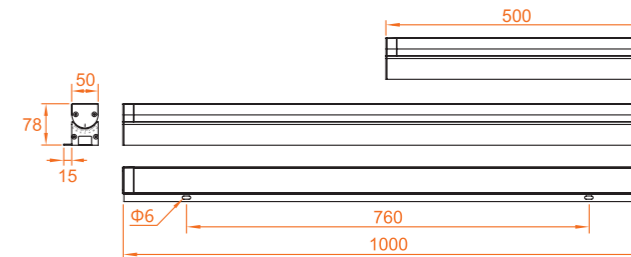

1B-009

DC 24V 3000/4000K/RGB	LED Quantity	Optical Angle	Net Weight	Rated Power	Luminous Flux	Lamp Size	Gross Weight/Packing Size
● ● ● ● ● ●	9 pcs	35°×90°/20°×75°	1.8 kg	9W	890 lm	500×50×78mm	2.1kg/575×135×120mm(1pcs/box) 11.3kg/640×445×240mm(6pcs/box)
				18W	1592 lm		

1B-012

DC 24V 3000/4000K/RGB	LED Quantity	Optical Angle	Net Weight	Rated Power	Luminous Flux	Lamp Size	Gross Weight/Packing Size
● ● ● ● ● ●	12 pcs	35°×90°/20°×75°	1.8 kg	12W	1195 lm	500×50×78mm	2.1kg/575×135×120mm(1pcs/box) 11.3kg/640×445×240mm(6pcs/box)
				24W	2179 lm		

1B-018

DC 24V 3000/4000K/RGB	LED Quantity	Optical Angle	Net Weight	Rated Power	Luminous Flux	Lamp Size	Gross Weight/Packing Size
● ● ● ● ● ●	18 pcs	35°×90°/20°×75°	3.2 kg	18W	1792 lm	1000×50×78mm	3.6kg/1085×135×120mm(1pcs/box) 20.2kg/1140×445×150mm(6pcs/box)
				36W	3286 lm		

1B-024

DC 24V 3000/4000K/RGB	LED Quantity	Optical Angle	Net Weight	Rated Power	Luminous Flux	Lamp Size	Gross Weight/Packing Size
● ● ● ● ● ●	24 pcs	35°×90°/20°×75°	3.2 kg	24W	2398 lm	1000×50×78mm	3.6kg/1085×135×120mm(1pcs/box) 20.2kg/1140×445×150mm(6pcs/box)
				48W	4322 lm		