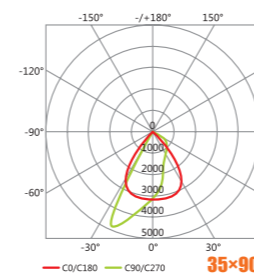

1B-009

DC 24V 3000/4000K/RGB	LED Quantity	Optical Angle	Net Weight	Rated Power	Luminous Flux	Lamp Size	Gross Weight/Packing Size
● ● ● ● ● ●	9 pcs	35°×90°/20°×75°	1.8 kg	9W	890 lm	500×50×78mm	2.1kg/575×135×120mm(1pcs/box) 11.3kg/640×445×240mm(6pcs/box)
				18W	1592 lm		

1B-012

DC 24V 3000/4000K/RGB	LED Quantity	Optical Angle	Net Weight	Rated Power	Luminous Flux	Lamp Size	Gross Weight/Packing Size
● ● ● ● ● ●	12 pcs	35°×90°/20°×75°	1.8 kg	12W	1195 lm	500×50×78mm	2.1kg/575×135×120mm(1pcs/box) 11.3kg/640×445×240mm(6pcs/box)
				24W	2179 lm		

1B-018

DC 24V 3000/4000K/RGB	LED Quantity	Optical Angle	Net Weight	Rated Power	Luminous Flux	Lamp Size	Gross Weight/Packing Size
● ● ● ● ● ●	18 pcs	35°×90°/20°×75°	3.2 kg	18W	1792 lm	1000×50×78mm	3.6kg/1085×135×120mm(1pcs/box) 20.2kg/1140×445×150mm(6pcs/box)
				36W	3286 lm		

1B-024

DC 24V 3000/4000K/RGB	LED Quantity	Optical Angle	Net Weight	Rated Power	Luminous Flux	Lamp Size	Gross Weight/Packing Size
● ● ● ● ● ●	24 pcs	35°×90°/20°×75°	3.2 kg	24W	2398 lm	1000×50×78mm	3.6kg/1085×135×120mm(1pcs/box) 20.2kg/1140×445×150mm(6pcs/box)
				48W	4322 lm		