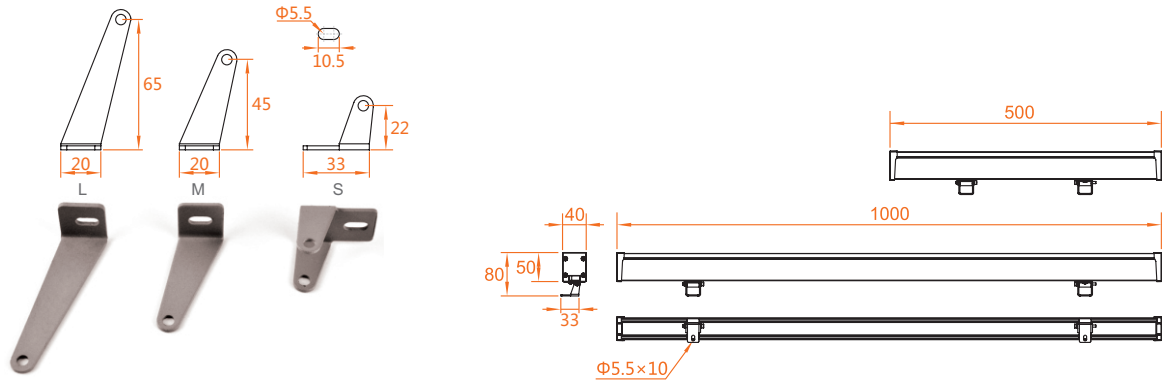

LED wall washer light

1A

Features

- Reinforced aluminum alloy lamp body, die cast aluminum end cover; smooth surface self-cleaning, beautiful appearance, solid structure;
- Integral heat dissipation structure, the heat can be effectively transferred to the external heat dissipation;
- Plug type waterproof structure, waterproof lasting effective, up to Ip66;
- The bottom of the groove, hidden lines, the overall appearance;
- Equipped with a small narrow angle light, the maximum height of up to 12 meters;
- Isolated wire feeding structure, which can effectively prevent the cable from water vapor;
- The design of power supply and signal protection against surge lightning ESD reverse circuit protection; up to 4KV.

## 1A-009

DC 24V  
3000/4000K

| LED Quantity | Optical Angle                   | Net Weight | Rated Power | Luminous Flux     | Lamp Size   | Gross Weight/Packing Size  |
|--------------|---------------------------------|------------|-------------|-------------------|-------------|--|
| 9 pcs        | 7°/25°/40°/60°/<br>8×35°/10×50° | 1.1 kg     | 9W<br>18W   | 910 lm<br>1655 lm | 500×40×50mm | 1.4kg/550×110×130mm(1pcs/box)<br>14.6kg/605×455×240mm(12pcs/box) |

## 1A-018

DC 24V  
3000/4000K/RGB

| LED Quantity | Optical Angle                   | Net Weight | Rated Power | Luminous Flux      | Lamp Size    | Gross Weight/Packing Size  |
|--------------|---------------------------------|------------|-------------|--------------------|--------------|--|
| 18 pcs       | 7°/25°/40°/60°/<br>8×35°/10×50° | 2.1 kg     | 18W<br>36W  | 1802 lm<br>3257 lm | 1000×40×50mm | 2.5kg/550×1060×130mm(1pcs/box)<br>26.7kg/1100×455×240mm(12pcs/box) |