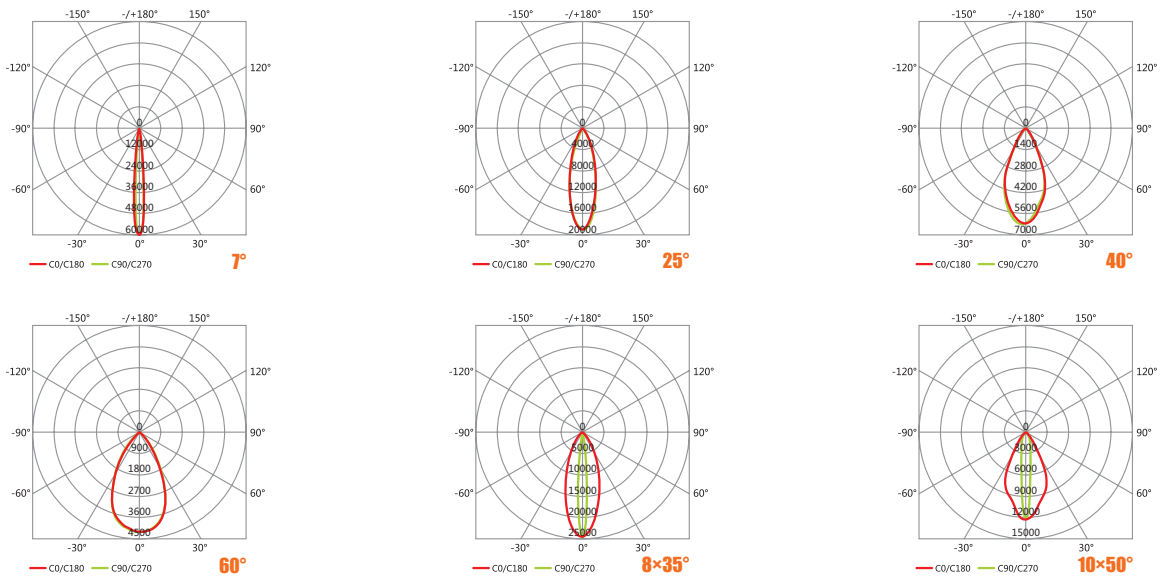

LED wall washer light

1A

Features

- Reinforced aluminum alloy lamp body, die cast aluminum end cover; smooth surface self-cleaning, beautiful appearance, solid structure;
- Integral heat dissipation structure, the heat can be effectively transferred to the external heat dissipation;
- Plug type waterproof structure, waterproof lasting effective, up to Ip66;
- The bottom of the groove, hidden lines, the overall appearance;
- Equipped with a small narrow angle light, the maximum height of up to 12 meters;
- Isolated wire feeding structure, which can effectively prevent the cable from water vapor;
- The design of power supply and signal protection against surge lightning ESD reverse circuit protection; up to 4KV.

## 1A-009

DC 24V  
3000/4000K

| LED Quantity | Optical Angle                   | Net Weight | Rated Power | Luminous Flux     | Lamp Size   | Gross Weight/Packing Size  |
|--------------|---------------------------------|------------|-------------|-------------------|-------------|--|
| 9 pcs        | 7°/25°/40°/60°/<br>8×35°/10×50° | 1.1 kg     | 9W<br>18W   | 910 lm<br>1655 lm | 500×40×50mm | 1.4kg/550×110×130mm(1pcs/box)<br>14.6kg/605×455×240mm(12pcs/box) |

## 1A-018

DC 24V  
3000/4000K/RGB

| LED Quantity | Optical Angle                   | Net Weight | Rated Power | Luminous Flux      | Lamp Size    | Gross Weight/Packing Size  |
|--------------|---------------------------------|------------|-------------|--------------------|--------------|--|
| 18 pcs       | 7°/25°/40°/60°/<br>8×35°/10×50° | 2.1 kg     | 18W<br>36W  | 1802 lm<br>3257 lm | 1000×40×50mm | 2.5kg/550×1060×130mm(1pcs/box)<br>26.7kg/1100×455×240mm(12pcs/box) |