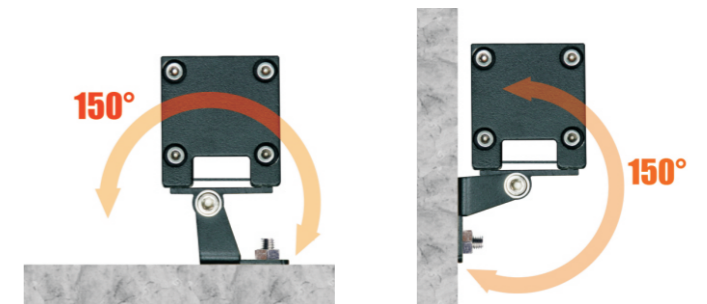

LED wall washer light

1A

Features

- Reinforced aluminum alloy lamp body, die cast aluminum end cover; smooth surface self-cleaning, beautiful appearance, solid structure;
- Integral heat dissipation structure, the heat can be effectively transferred to the external heat dissipation;
- Plug type waterproof structure, waterproof lasting effective, up to Ip66;
- The bottom of the groove, hidden lines, the overall appearance;
- Equipped with a small narrow angle light, the maximum height of up to 12 meters;
- Isolated wire feeding structure, which can effectively prevent the cable from water vapor;
- The design of power supply and signal protection against surge lightning ESD reverse circuit protection; up to 4KV.

## 1A-009

DC 24V  
3000/4000K

| LED Quantity | Optical Angle                   | Net Weight | Rated Power | Luminous Flux     | Lamp Size   | Gross Weight/Packing Size  |
|--------------|---------------------------------|------------|-------------|-------------------|-------------|--|
| 9 pcs        | 7°/25°/40°/60°/<br>8×35°/10×50° | 1.1 kg     | 9W<br>18W   | 910 lm<br>1655 lm | 500×40×50mm | 1.4kg/550×110×130mm(1pcs/box)<br>14.6kg/605×455×240mm(12pcs/box) |

## 1A-024

DC 24V  
3000/4000K/RGB

| LED Quantity | Optical Angle                   | Net Weight | Rated Power | Luminous Flux      | Lamp Size    | Gross Weight/Packing Size  |
|--------------|---------------------------------|------------|-------------|--------------------|--------------|--|
| 24 pcs       | 7°/25°/40°/60°/<br>8×35°/10×50° | 2.1 kg     | 24W<br>48W  | 2408 lm<br>4343 lm | 1000×40×50mm | 2.5kg/550×1060×130mm(1pcs/box)<br>26.7kg/1100×455×240mm(12pcs/box) |