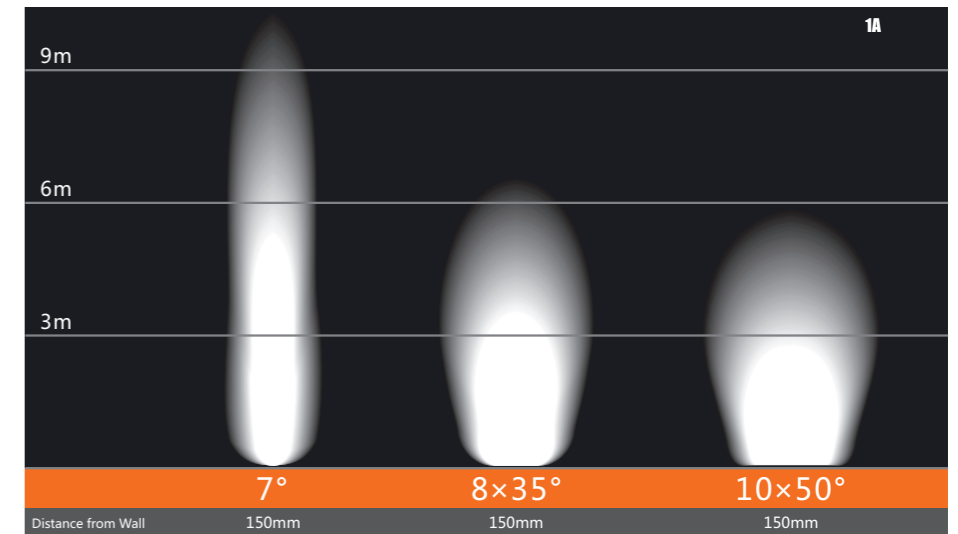

LED wall washer light

1A

Features

- Reinforced aluminum alloy lamp body, die cast aluminum end cover; smooth surface self-cleaning, beautiful appearance, solid structure;
- Integral heat dissipation structure, the heat can be effectively transferred to the external heat dissipation;
- Plug type waterproof structure, waterproof lasting effective, up to Ip66;
- The bottom of the groove, hidden lines, the overall appearance;
- Equipped with a small narrow angle light, the maximum height of up to 12 meters;
- Isolated wire feeding structure, which can effectively prevent the cable from water vapor;
- The design of power supply and signal protection against surge lightning ESD reverse circuit protection; up to 4KV.

## 1A-009

DC 24V  
3000/4000K

| LED Quantity | Optical Angle                   | Net Weight | Rated Power | Luminous Flux     | Lamp Size   | Gross Weight/Packing Size  |
|--------------|---------------------------------|------------|-------------|-------------------|-------------|--|
| 9 pcs        | 7°/25°/40°/60°/<br>8×35°/10×50° | 1.1 kg     | 9W<br>18W   | 910 lm<br>1655 lm | 500×40×50mm | 1.4kg/550×110×130mm(1pcs/box)<br>14.6kg/605×455×240mm(12pcs/box) |

## 1A-018

DC 24V  
3000/4000K/RGB

| LED Quantity | Optical Angle                   | Net Weight | Rated Power | Luminous Flux      | Lamp Size    | Gross Weight/Packing Size  |
|--------------|---------------------------------|------------|-------------|--------------------|--------------|--|
| 18 pcs       | 7°/25°/40°/60°/<br>8×35°/10×50° | 2.1 kg     | 18W<br>36W  | 1802 lm<br>3257 lm | 1000×40×50mm | 2.5kg/550×1060×130mm(1pcs/box)<br>26.7kg/1100×455×240mm(12pcs/box) |