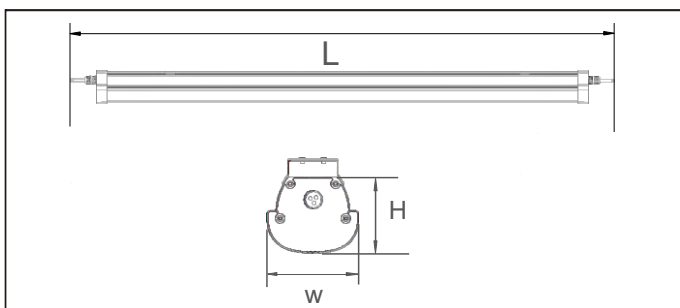

Optical options:

160 lm/w

5 YEARS WARRANTY

Osram/Sosen Driver

Bridgelux LED

Model	Watt	Voltage	Lumen	CRI	IP	Dimension
TP-XL-030QE2H-BO	30W	220~240V	4800LM	>80	IP66	600*122*102mm
TP-XL-040QE4H-BO	40W	220~240V	6400LM	>80	IP66	1200*122*102mm
TP-XL-060QE4H-BO	60W	220~240V	9600LM	>80	IP66	1200*122*102mm
TP-XL-080QE4H-BO	80W	220~240V	12800LM	>80	IP66	1200*122*102mm
TP-XL-080QE5H-BO	80W	220~240V	12800LM	>80	IP66	1500*122*102mm
TP-XL-120QE4H-BS	120W	100~277V	19200LM	>80	IP66	1200*122*102mm
TP-XL-120QE5H-BS	120W	100~277V	19200LM	>80	IP66	1500*122*102mm
TP-XL-150QE5H-BS	150W	100~277V	24000LM	>80	IP66	1500*122*102mm