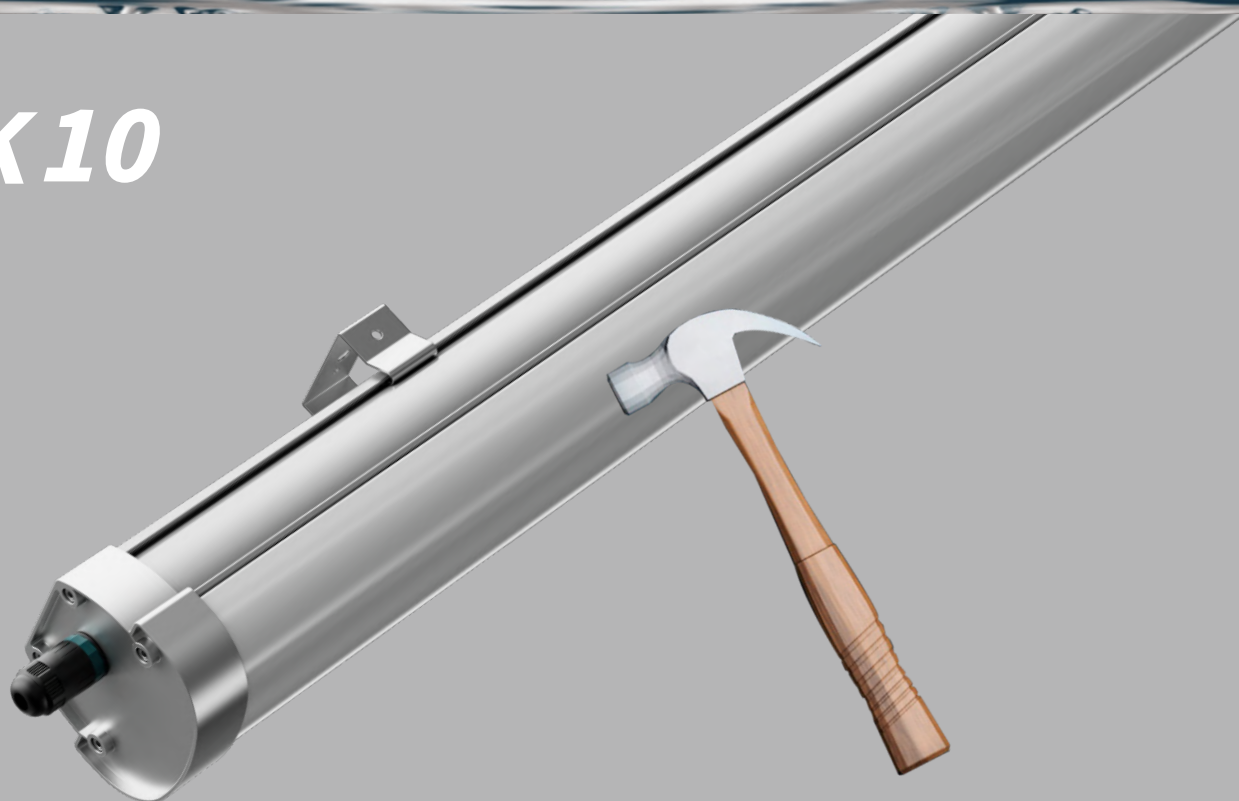

HIGH PROTECTION LEVEL

IP66 Waterproof

IK10