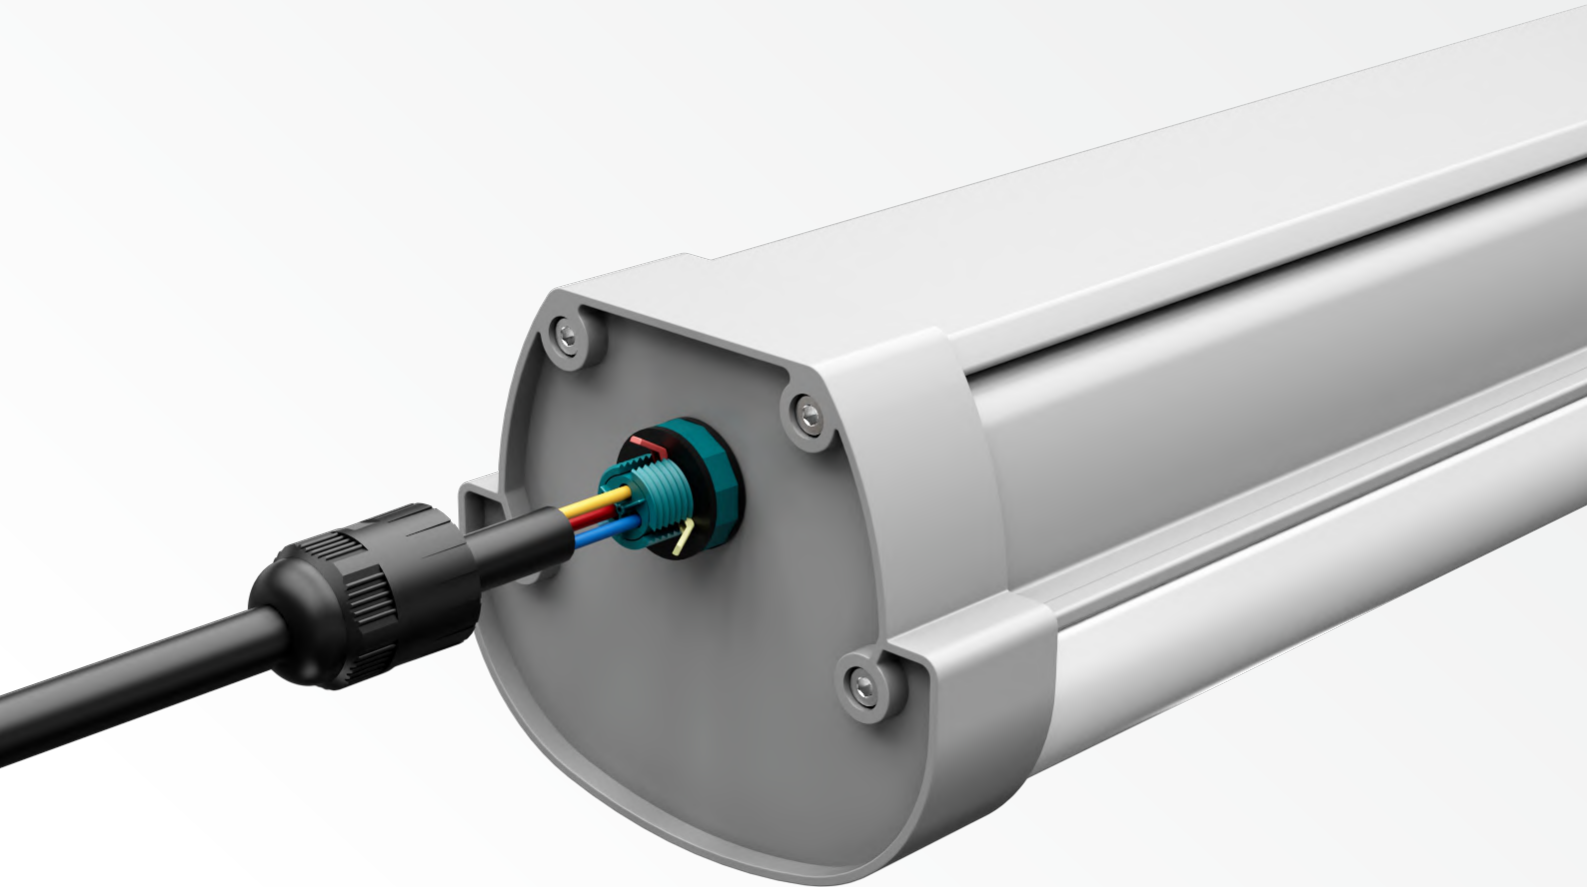

LED TRIPROOF LIGHT

XL SERIES

With 120mm width big size aluminum housing, XL series trip-proof light gets high power max 150w and perfect thermal conductivity. Quick plug-in waterproof wire connector design helps customer save 30% installation labor cost. 3x1.5mm², 3x2.5mm², 5x1.5mm² and 5x2.5mm² wire through are all for option to be linkable in series.

High Power Max **150W**
Efficiency **160lm/w**

1500*122*102mm
80W, 120W, 150W

1200*122*102mm
40W, 60W, 80W

600*122*102mm
30W

CE RoHS
compliant

LM 79

LM 80

TM 21

SCREW FREE

**Quick plug-in waterproof cable connector design,
helps to save 30% installation labor cost.**

WIRE CONNECTION

Wire Through

Be able to link in series with 3x1.5mm² / 3x2.5mm² / 5x1.5mm² / 5x2.5mm² wire through

Linkable in series

Loading capacity per series is up to 14400W

★ INSTALLATION

*Bracket mounting
180° any direction*

Suspension

Surface mounting

HIGH PROTECTION LEVEL

IP66 Waterproof